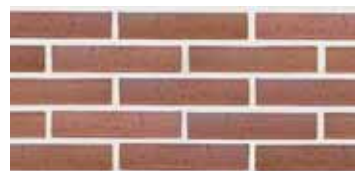

Remate borde
9,5 x 50 x 75 cm. Ref. 02829
25 x 9 x 50 cm. Ref. 69923

Klinker Castilla

Rojo

ladrillos caravista

24 x 11,5 x 5 cm.

Klinker Castilla
Ref. 07532

Rojo
Ref. 07527

Cedro liso
Ref. 72418